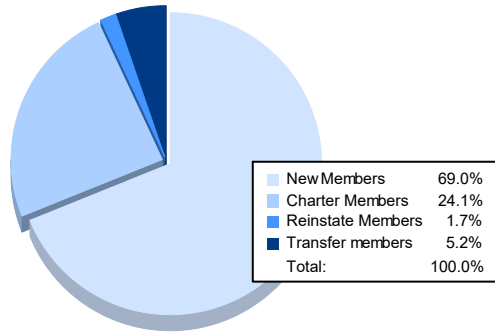

Year	New Clubs	Dropped Clubs	Gain/ Loss Clubs	New Members	Charter Members	Reinstate Members	Transfer Members	Total Member Added	Total Members Dropped	Gain/ Loss Members
2016-2017	1	2	-1	158	24	7	17	206	229	-23
2017-2018	0	3	-3	157	0	10	4	171	266	-95
2018-2019	0	0	0	216	1	11	16	244	253	-9
2019-2020	1	3	-2	147	23	8	10	188	215	-27
2020-2021	2	1	1	120	42	3	9	174	241	-67
<b>Average</b>	<b>1</b>	<b>2</b>	<b>-1</b>	<b>160</b>	<b>18</b>	<b>8</b>	<b>11</b>	<b>197</b>	<b>241</b>	<b>-44</b>

### Membership Composition June 2021 Cumulative