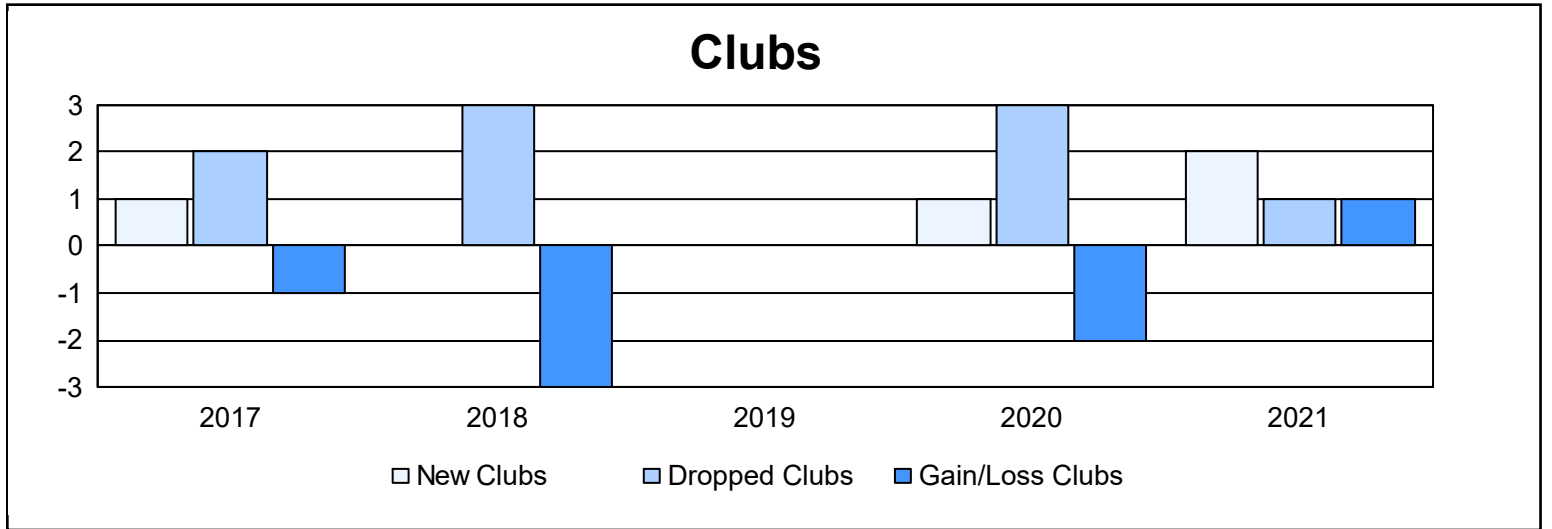

Year	New Clubs	Dropped Clubs	Gain/ Loss Clubs	New Members	Charter Members	Reinstate Members	Transfer Members	Total Member Added	Total Members Dropped	Gain/ Loss Members
2016-2017	1	2	-1	158	24	7	17	206	229	-23
2017-2018	0	3	-3	157	0	10	4	171	266	-95
2018-2019	0	0	0	216	1	11	16	244	253	-9
2019-2020	1	3	-2	147	23	8	10	188	215	-27
2020-2021	2	1	1	120	42	3	9	174	241	-67
<b>Average</b>	<b>1</b>	<b>2</b>	<b>-1</b>	<b>160</b>	<b>18</b>	<b>8</b>	<b>11</b>	<b>197</b>	<b>241</b>	<b>-44</b>

### Membership Composition June 2021 Cumulative