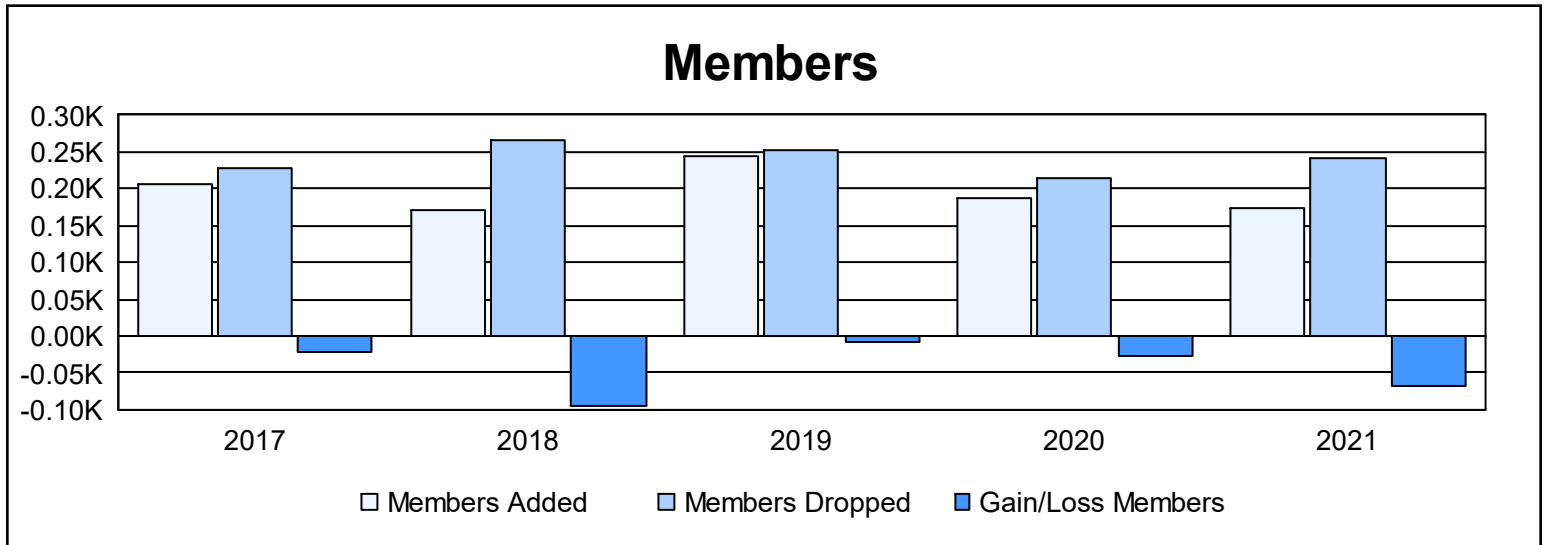

Year	New Clubs	Dropped Clubs	Gain/ Loss Clubs	New Members	Charter Members	Reinstate Members	Transfer Members	Total Member Added	Total Members Dropped	Gain/ Loss Members
2016-2017	1	2	-1	158	24	7	17	206	229	-23
2017-2018	0	3	-3	157	0	10	4	171	266	-95
2018-2019	0	0	0	216	1	11	16	244	253	-9
2019-2020	1	3	-2	147	23	8	10	188	215	-27
2020-2021	2	1	1	120	42	3	9	174	241	-67
<b>Average</b>	<b>1</b>	<b>2</b>	<b>-1</b>	<b>160</b>	<b>18</b>	<b>8</b>	<b>11</b>	<b>197</b>	<b>241</b>	<b>-44</b>

### Membership Composition June 2021 Cumulative